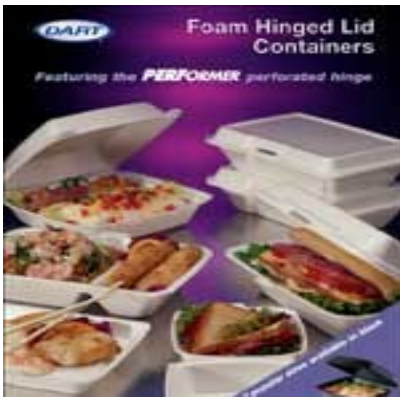

# SEASONAL ITEMS

\*\*\*ONLY AVAILABLE OCTOBER THROUGH NOVEMBER\*\*\*

POR-BRT4 JOHNSONVILLE BRATWURST

2-5LB CASE

SWE-JU14 JUNIOR'S PUMPKIN CHEESECAKE

10" 14CT CASE

**SAVE \$1.00 PER CASE ON EACH ITEM**

CON-BW24	24OZ BLACK PRESENTABOWL	1-252CT PER CASE
CON-BW32	32OZ BLACK PRESENTABOWL	1-252CT PER CASE
CON-BW48	48OZ BLACK PRESENTABOWL	1-252CT PER CASE
CON-BW64	64OZ BLACK PRESENTABOWL	1-252CT PER CASE
CON-LPRB	LARGE CLEAR DOME LID TO FIT 24-64OZ BOWL	1-252CT PER CASE
CON-PPPB	MICROWAVABLE DOME LID TO FIT 24-64OZ BOWL	1-252CT PER CASE